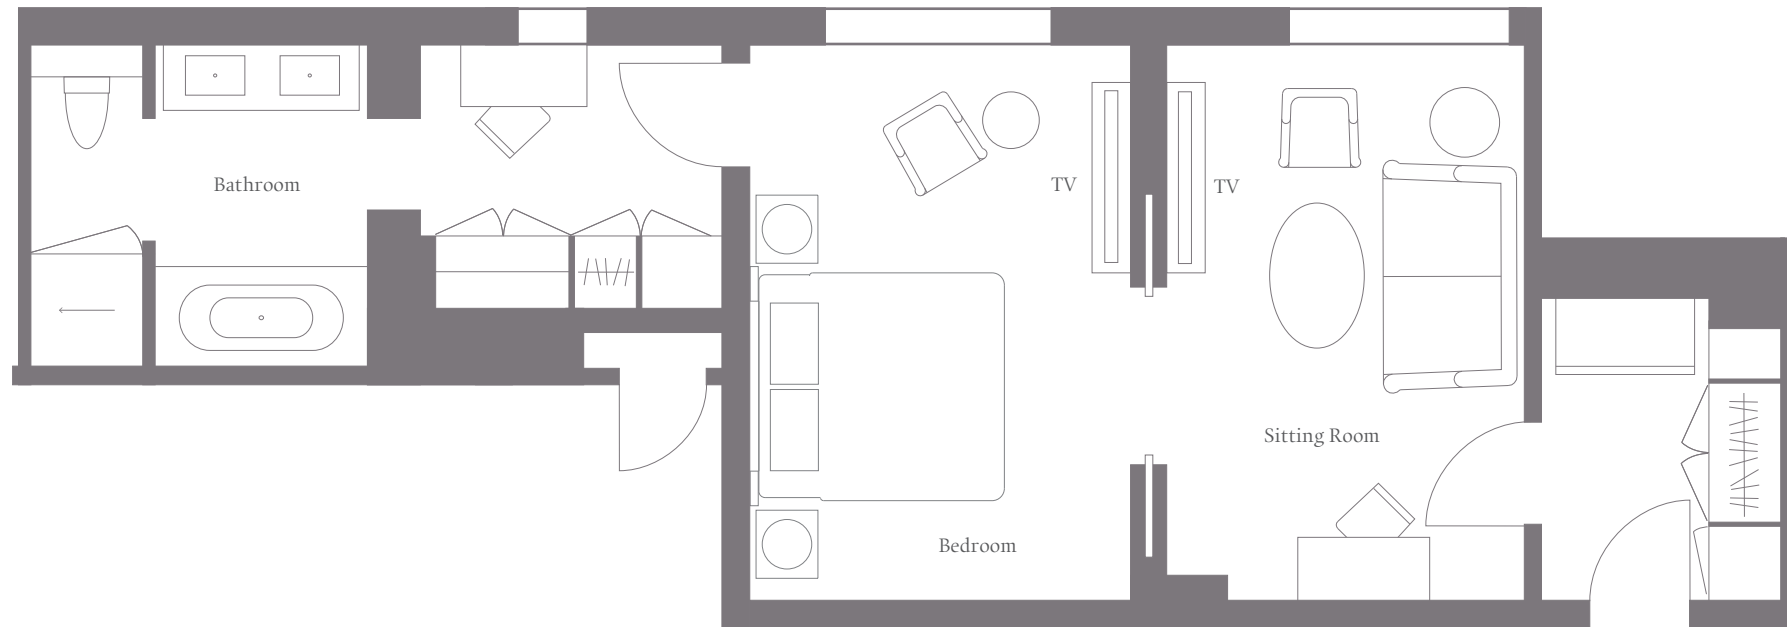

# THE DORCHESTER

Deluxe Junior Suite

62m<sup>2</sup> / 667ft<sup>2</sup>

\* All our floor plans are a representation of the layout for the category. They are not necessarily precisely to scale. This particular plan is based on 232.